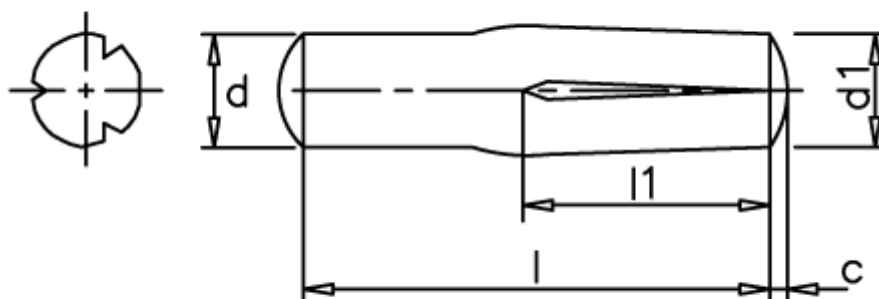

Data Sheet

Article number: 08044433

Description: KLEE Slotted pin S4 10x36
Steel

Measures

c	= 1,5
d	= 10.0
d1	= 10.30
l1	= 1/2 l
Length	= 36